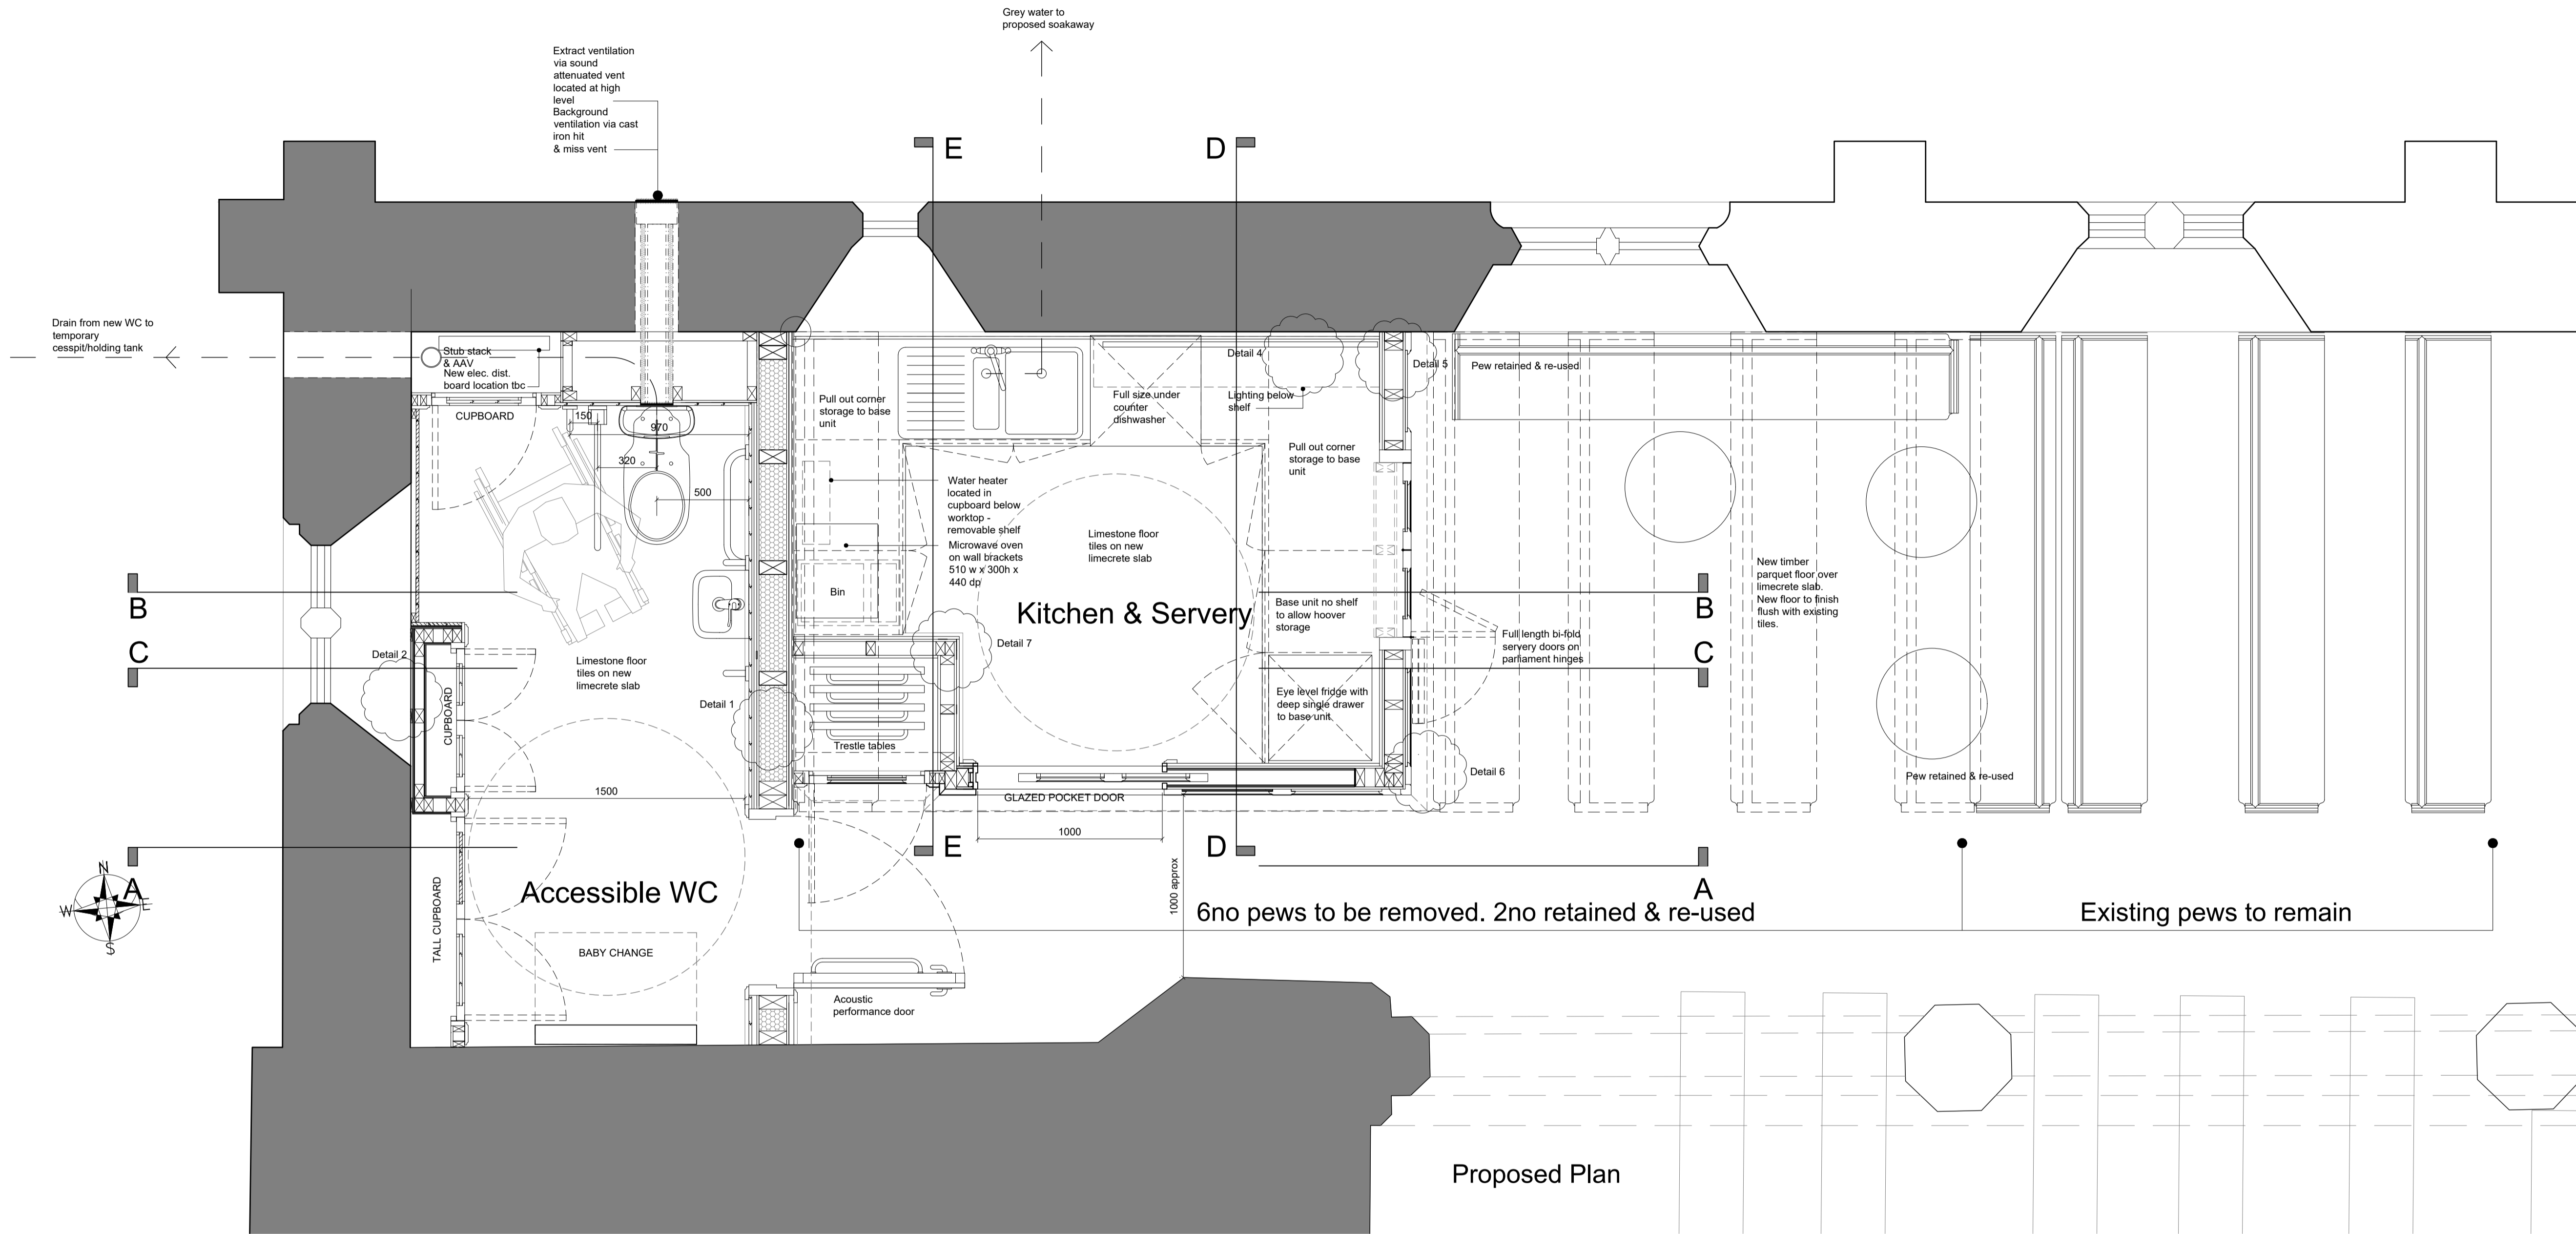

- NOTES
1. THESE ARE PLANNING DRAWING & SHOULD ONLY BE USED FOR THAT PURPOSE
  2. THESE ARE NOT CONSTRUCTION DRAWINGS

REV	BRIEF DETAILS	DATE	NO.	2346 / PD / 201	REV	CREATED
A	Design development	02/10/23	B		B	ST
B	Design Development	05/12/23	SCALE	1:20 @ A1	DATE	DRAWN
					DEC '23	OZ
			for <b>WENDENS AMBO CHURCH</b>			
			© The copyright of this drawing belongs to Kay Pilbury Thomas			
			<b>KAY PILBURY THOMAS ARCHITECTS</b> TEL: 01774 509228 FAX: 01774 509245 WWW: WWW.KPT.CO.UK 100 HONEYLANDS, RADWINTER, SAFFRON WALDEN, ESSEX, CB10 2JY			